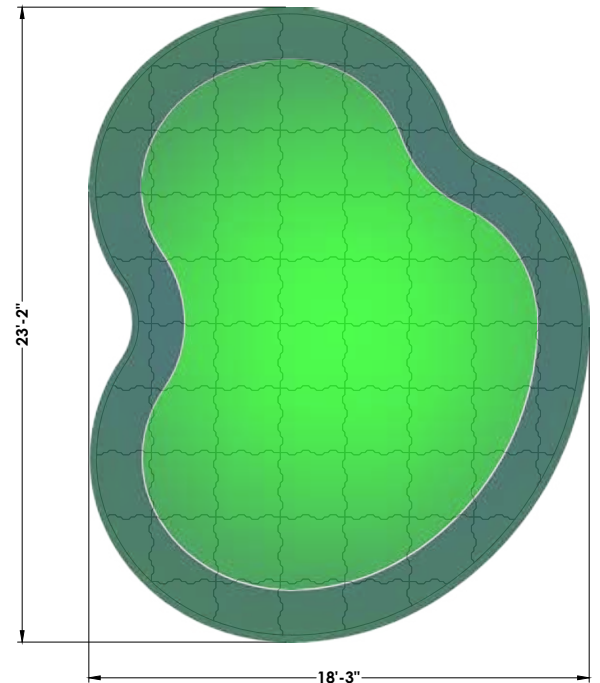

THE SOUTHAMPTON

Perfect your short game with the advanced Players Series modular putting greens, exclusively from XGrass. Constructed with interlocking base panels and surfaced using Tour quality Putting and Fringe turf, these greens are designed by industry experts for serious golfers. The Players Series system gives you the professionally installed look and performance without the disruption and cost of a full construction project. These innovative putting green systems are easily installed in a few hours and can be moved when needed.

Specs: 18' x 23', 414 sf, 4 Hole Locations
Putting Turf: XGrass One Putt
Fringe Turf: XGrass Luxury 1st Cut
Base Panels: Polypropylene Copolymer (Recycled Materials)
Warranty: 5 Years (Turf & Panels); 1 Year (Accessories)
Price: $5850

What's Included: Geotextile Fabric, Players Series Base System, Putting Turf, Fringe Turf, (4) 4" Aluminum Cups, (4) Premium Ball Retriever Flags