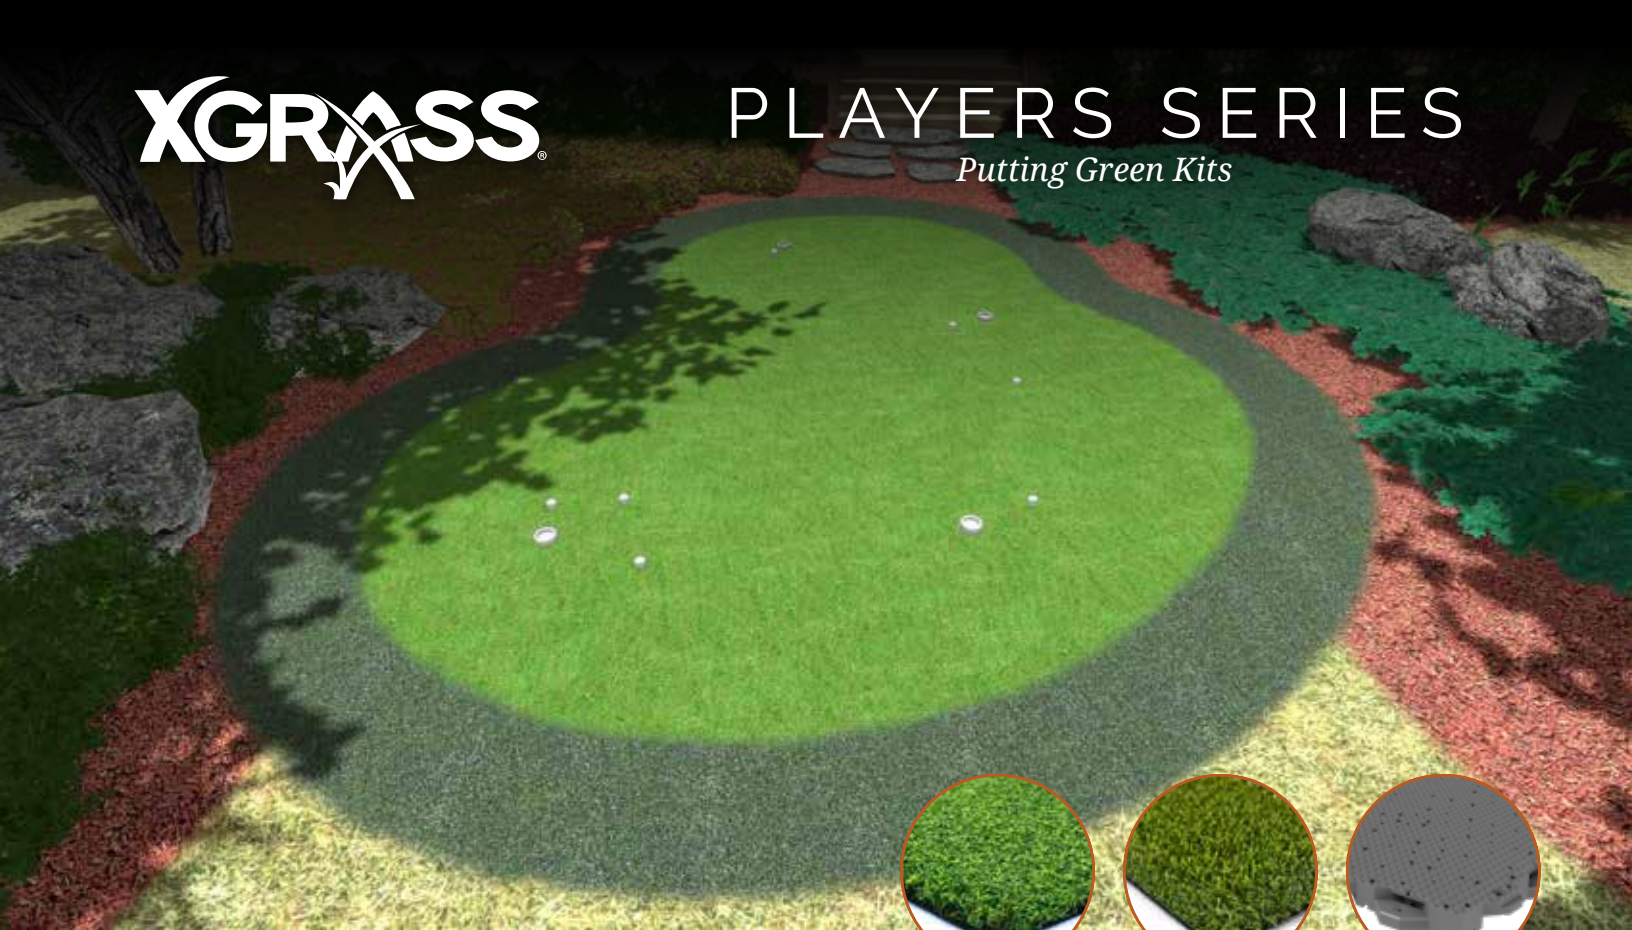

## THE SOUTHAMPTON

Perfect your short game with the advanced Players Series modular putting greens, exclusively from XGrass. Constructed with interlocking base panels and surfaced using Tour quality Putting and Fringe turf, these greens are designed by industry experts for serious golfers. The Players Series system gives you the professionally installed look and performance without the disruption and cost of a full construction project. These innovative putting green systems are easily installed in a few hours and can be moved when needed.

<b>Specs:</b> 18' x 23', 414 sf, 4 Hole Locations
<b>Putting Turf:</b> XGrass One Putt
<b>Fringe Turf:</b> XGrass Luxury 1st Cut
<b>Base Panels:</b> Polypropylene Copolymer (Recycled Materials)
<b>Warranty:</b> 5 Years (Turf & Panels); 1 Year (Accessories)
<b>Price:</b> \$5850