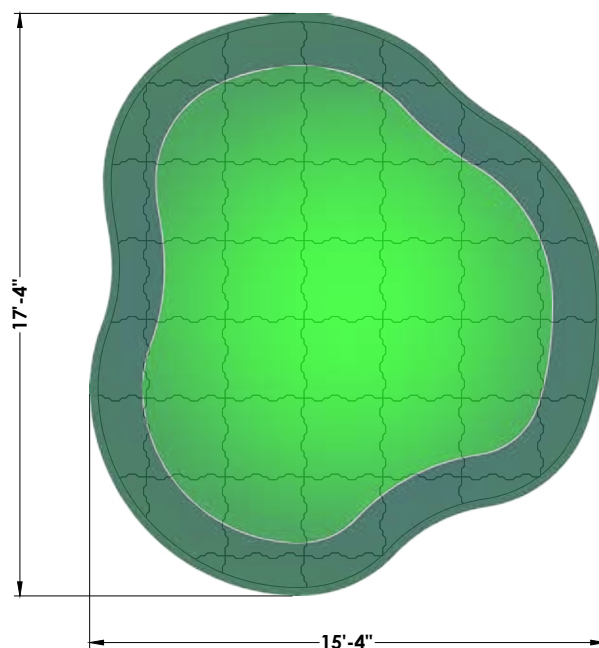

THE KIAWAH

Perfect your short game with the advanced Players Series modular putting greens, exclusively from XGrass. Constructed with interlocking base panels and surfaced using Tour quality Putting and Fringe turf, these greens are designed by industry experts for serious golfers. The Players Series system gives you the professionally installed look and performance without the disruption and cost of a full construction project. These innovative putting green systems are easily installed in a few hours and can be moved when needed.

Specs: 15' x 17', 255 sf, 3 Hole Locations
Putting Turf: XGrass One Putt
Fringe Turf: XGrass Luxury 1st Cut
Base Panels: Polypropylene Copolymer (Recycled Materials)
Warranty: 5 Years (Turf & Panels); 1 Year (Accessories)
Price: $3995