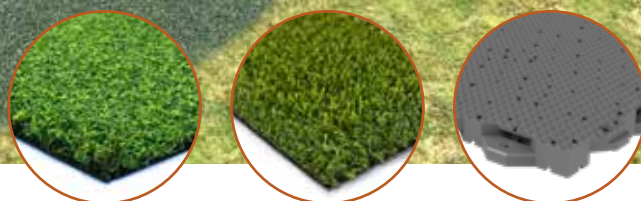

# PLAYERS SERIES

Putting Green Kits

## THE KIAWAH

Perfect your short game with the advanced Players Series modular putting greens, exclusively from XGrass. Constructed with interlocking base panels and surfaced using Tour quality Putting and Fringe turf, these greens are designed by industry experts for serious golfers. The Players Series system gives you the professionally installed look and performance without the disruption and cost of a full construction project. These innovative putting green systems are easily installed in a few hours and can be moved when needed.

<b>Specs:</b> 15' x 17', 255 sf, 3 Hole Locations
<b>Putting Turf:</b> XGrass One Putt
<b>Fringe Turf:</b> XGrass Luxury 1st Cut
<b>Base Panels:</b> Polypropylene Copolymer (Recycled Materials)
<b>Warranty:</b> 5 Years (Turf & Panels); 1 Year (Accessories)
<b>Price:</b> \$3995